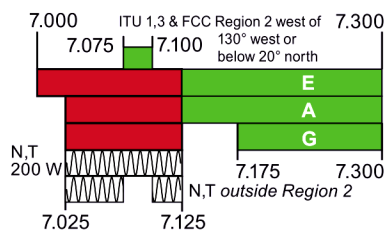

= RTTY, data, phone, image = USB phone, RTTY, data and CW = RTTY and data = phone and image
 = SSB phone = CW only

LF – Low Frequency band

2200 Meters (135 kHz) E,A,G
1 W EIRP maximum

Amateurs wishing to operate on **2200 or 630 meters** must first register with the Utilities Technology Council online at <https://utc.org/plc-database-amateur-notification-process/>. You need only register once for each band.

MF – Medium Frequency bands

630 Meters (472 kHz) E,A,G

5 W EIRP max, except in Alaska within 496 miles of Russia where the limit is **1 W EIRP**

160 Meters (1.8 MHz) E,A,G

HF – High Frequency bands

80 Meters (3.5 MHz) E,A,G,T,N

60 Meters (5.3 MHz) E, A, G (100 W)

General, Advanced, and Extra licensees may operate on a secondary basis with a maximum ERP of 100 W (relative to a half-wave dipole antenna).

40 Meters (7 MHz) E,A,G,T,N

30 Meters (10.1 MHz) E,A,G

20 Meters (14 MHz) E,A,G

17 Meters (18 MHz) E,A,G

15 Meters (21 MHz) E,A,G,T,N

12 Meters (24 MHz) E,A,G

10 Meters (28 MHz) E,A,G,T,N

VHF – Very High Frequency bands

6 Meters (50 MHz) E,A,G,T