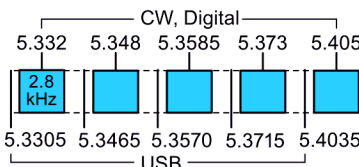

= RTTY, data, phone, image = USB phone, RTTY, data and CW = RTTY and data = phone and image
 = SSB phone = CW only

LF – Low Frequency band

2200 Meters (135 kHz) E,A,G
1 W EIRP maximum

Amateurs wishing to operate on **2200 or 630 meters** must first register with the Utilities Technology Council online at <https://utc.org/plc-database-amateur-notification-process/>. You need only register once for each band.

MF – Medium Frequency bands

630 Meters (472 kHz) E,A,G

5 W EIRP max, except in Alaska within 496 miles of Russia where the limit is **1 W EIRP**

160 Meters (1.8 MHz) E,A,G

HF – High Frequency bands

80 Meters (3.5 MHz) E,A,G,T,N

60 Meters (5.3 MHz) E, A, G (100 W)

General, Advanced, and Extra licensees may operate on a secondary basis with a maximum ERP of 100 W (relative to a half-wave dipole antenna).

40 Meters (7 MHz) E,A,G,T,N

30 Meters (10.1 MHz) E,A,G

20 Meters (14 MHz) E,A,G

17 Meters (18 MHz) E,A,G

15 Meters (21 MHz) E,A,G,T,N

12 Meters (24 MHz) E,A,G

10 Meters (28 MHz) E,A,G,T,N

VHF – Very High Frequency bands

6 Meters (50 MHz) E,A,G,T