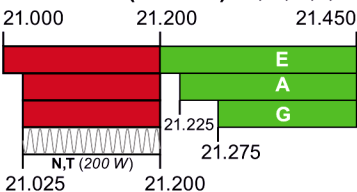

MF – Medium Frequency bands

630 Meters (472 kHz) E,A,G

5 W EIRP max, except in Alaska within 496 miles of Russia where the limit is **1 W EIRP**

160 Meters (1.8 MHz) E,A,G

HF – High Frequency bands

80 Meters (3.5 MHz) E,A,G,T,N

60 Meters (5.3 MHz) E, A, G (100 W)

General, Advanced, and Extra licensees may operate on a secondary basis with a maximum ERP of 100 W (relative to a half-wave dipole antenna).

40 Meters (7 MHz) E,A,G,T,N

30 Meters (10.1 MHz) E,A,G

20 Meters (14 MHz) E,A,G

17 Meters (18 MHz) E,A,G

15 Meters (21 MHz) E,A,G,T,N

12 Meters (24 MHz) E,A,G

10 Meters (28 MHz) E,A,G,T,N

VHF – Very High Frequency bands

6 Meters (50 MHz) E,A,G,T

2 Meters (144 MHz) E,A,G,T

1.25 Meters (222 MHz) E,A,G,T,N

UHF – Ultra High Frequency bands

70 cm (420 MHz) E,A,G,T

33 cm (902 MHz) E,A,G,T

23 cm (1240 MHz) E,A,G,T,N

SHF&EHF – Super and Extremely High Frequency bands