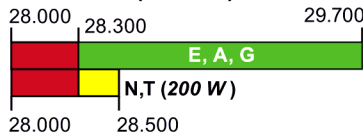

60 Meters (5.3 MHz) E, A, G (100 W)

General, Advanced, and Extra licensees may operate on a secondary basis with a maximum ERP of 100 W (relative to a half-wave dipole antenna).

40 Meters (7 MHz) E,A,G,T,N

30 Meters (10.1 MHz) E,A,G

20 Meters (14 MHz) E,A,G

17 Meters (18 MHz) E,A,G

15 Meters (21 MHz) E,A,G,T,N

12 Meters (24 MHz) E,A,G

10 Meters (28 MHz) E,A,G,T,N

VHF – Very High Frequency bands

6 Meters (50 MHz) E,A,G,T

2 Meters (144 MHz) E,A,G,T

1.25 Meters (222 MHz) E,A,G,T,N

UHF – Ultra High Frequency bands

70 cm (420 MHz) E,A,G,T

33 cm (902 MHz) E,A,G,T

23 cm (1240 MHz) E,A,G,T,N

SHF&EHF – Super and Extremely High Frequency bands