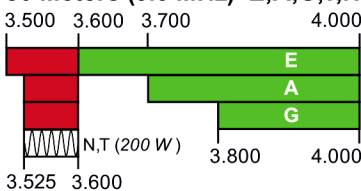

= RTTY, data, phone, image = USB phone, RTTY, data and CW = RTTY and data = phone and image
 = SSB phone = CW only

LF – Low Frequency band

2200 Meters (135 kHz) E,A,G
1 W EIRP maximum

Amateurs wishing to operate on **2200 or 630 meters** must first register with the Utilities Technology Council online at <https://utc.org/plc-database-amateur-notification-process/>. You need only register once for each band.

MF – Medium Frequency bands

630 Meters (472 kHz) E,A,G

5 W EIRP max, except in Alaska within 496 miles of Russia where the limit is **1 W EIRP**

160 Meters (1.8 MHz) E,A,G

HF – High Frequency bands

80 Meters (3.5 MHz) E,A,G,T,N

60 Meters (5.3 MHz) E, A, G (100 W)

General, Advanced, and Extra licensees may operate on a secondary basis with a maximum ERP of 100 W (relative to a half-wave dipole antenna).

40 Meters (7 MHz) E,A,G,T,N

30 Meters (10.1 MHz) E,A,G

20 Meters (14 MHz) E,A,G

17 Meters (18 MHz) E,A,G

15 Meters (21 MHz) E,A,G,T,N

12 Meters (24 MHz) E,A,G

10 Meters (28 MHz) E,A,G,T,N

VHF – Very High Frequency bands

6 Meters (50 MHz) E,A,G,T