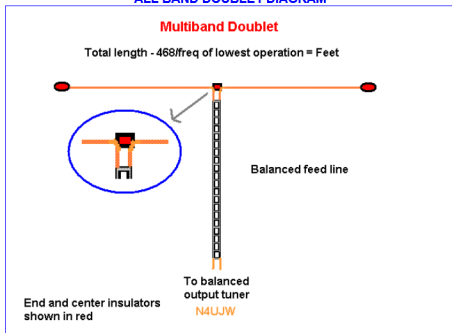

## THE ALL BAND HF DOUBLET

(Updated 03/2013)

This antenna project will get you up and running with an all band Hf antenna using one of the oldest and least expensive ham antennas around.....the all band doublet. If you've got some TV twinlead or ladder line laying around and an antenna tuner, some wire, insulators and a bit of time then read on.....Project also includes a novel way of getting the rf to and from the shack using coax rather than ladder line.

### ALL BAND DOUBLET DIAGRAM

Shown using 450 ohm Ladder line